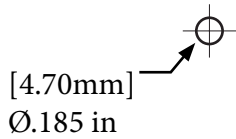

RFL4E-CY-16

VERSATRIM PULL DOWN CYLINDER

DIMENSIONS

MOUNTING

CABLE HUNG DIMENSION

Cable Hung Canopy

STEM MOUNT DIMENSION

Stem Mount Canopy