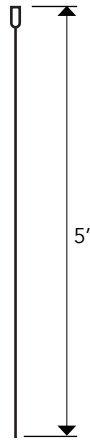

HOUSING

Rugged aluminum housing.

ARCHITECTURAL CYLINDER FEATURES

Wattage: 12 Watts

Lumens: 830 Lumens

Voltage: 120V

Color Temperature: 2700K, 3000K, 3500K, or 4000K

R9 Value: 85

Color Rendering Index: 93 CRI Typical

LED Life: 50,000 hours

LED type: Cree LED for maximum light output

Versatility: Interchangeable optics available in 19° and 38°. 365° horizontal rotations; 65°

vertical drop from nadir.

BEAM ANGLE	CONFIGURATION	MOUNTING	OPTION	Notes
18 - 18° 38 - 38°	DL - Down Light	PH ¹ - Pendant Hung SC ² - Single Cable DC - Double Cable TC - Triple Cable SM - Surface Mount WM ^V - Wall Mount	018 - 0-10V Dimming (800lm)	1. 18" Standard length, Consult factory 2. 5' Standard cable length

RFL4E-CY-16

VERSATRIM PULL DOWN CYLINDER

DIMENSIONS

MOUNTING

CABLE HUNG DIMENSION

Cable Hung Canopy

STEM MOUNT DIMENSION

Stem Mount Canopy