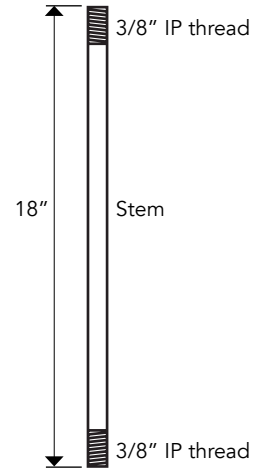

BEAM ANGLE	CONFIGURATION	MOUNTING	OPTION	Notes
18 - 18° 38 - 38°	DL - Down Light	PH ¹ - Pendant Hung SC ² - Single Cable DC - Double Cable TC - Triple Cable SM - Surface Mount WM ^V - Wall Mount	018 - 0-10V Dimming (800lm)	1. 18" Standard length, Consult factory 2. 5' Standard cable length

RFL4E-CY-16

VERSATRIM PULL DOWN CYLINDER

DIMENSIONS

MOUNTING

CABLE HUNG DIMENSION

Cable Hung Canopy

STEM MOUNT DIMENSION

Stem Mount Canopy

3/64" Galvanized Cable Fuse Cut with Die Cast #1 Stop
Available in 24", 36", 50", 72", 100", 120", & 150" Lengths
7x7 Cable - MAX LOAD 270 lbs