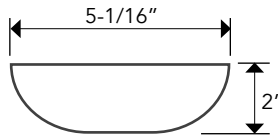

BEAM ANGLE	CONFIGURATION	MOUNTING	OPTION	Notes
18 - 18° 38 - 38°	DL - Down Light	PH ¹ - Pendant Hung SC ² - Single Cable DC - Double Cable TC - Triple Cable SM - Surface Mount WM ^V - Wall Mount	018 - 0-10V Dimming (800lm)	1. 18" Standard length, Consult factory 2. 5' Standard cable length

RFL4E-CY-16

VERSATRIM PULL DOWN CYLINDER

DIMENSIONS

MOUNTING

CABLE HUNG DIMENSION

Cable Hung Canopy

STEM MOUNT DIMENSION

Stem Mount Canopy