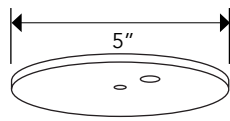

BEAM ANGLE	CONFIGURATION	MOUNTING	OPTION	Notes
18 - 18° 38 - 38°	DL - Down Light	PH ¹ - Pendant Hung SC ² - Single Cable DC - Double Cable TC - Triple Cable SM - Surface Mount WM ^V - Wall Mount	018 - 0-10V Dimming (800lm)	1. 18" Standard length, Consult factory 2. 5' Standard cable length

RFL4E-CY-16

VERSATRIM PULL DOWN CYLINDER

DIMENSIONS

MOUNTING

CABLE HUNG DIMENSION

Cable Hung Canopy

STEM MOUNT DIMENSION

Stem Mount Canopy