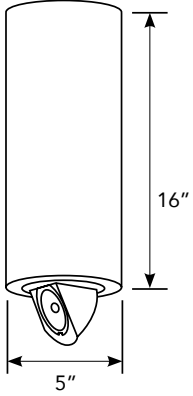

- Diffused lens allows for even light output, glare control, and conceals LED from view.

LABELS / COMPLIANCE

CSA Classified

CSA Classified for damp locations.

ORDERING INFO

SERIES	DIAMETER	SHAPE	LENGTH	WATT/LUMENS	COLOR TEMPERATURE	CYLINDER FINISH	PULL DOWN FINISH
RFL	4E - 4" Pull Down	CY - Cylinder	16 - 16" MTO - Made to order	8L - 12W/ 830lm (120V)	27K - 2700K 30K - 3000K 35K - 3500K 40K - 4000K	BL - Black WH - White SL - Silver MTO - Made to order	BL - Black W - White SN - Satin Nickel BZ - Bronze

BEAM ANGLE	CONFIGURATION	MOUNTING	OPTION	Notes
18 - 18° 38 - 38°	DL - Down Light	PH ¹ - Pendant Hung SC ² - Single Cable DC - Double Cable TC - Triple Cable SM - Surface Mount WM ^V - Wall Mount	018 - 0-10V Dimming (800lm)	1. 18" Standard length, Consult factory 2. 5' Standard cable length

RFL4E-CY-16

VERSATRIM PULL DOWN CYLINDER

DIMENSIONS

MOUNTING

CABLE HUNG DIMENSION

Cable Hung Canopy

STEM MOUNT DIMENSION

Stem Mount Canopy